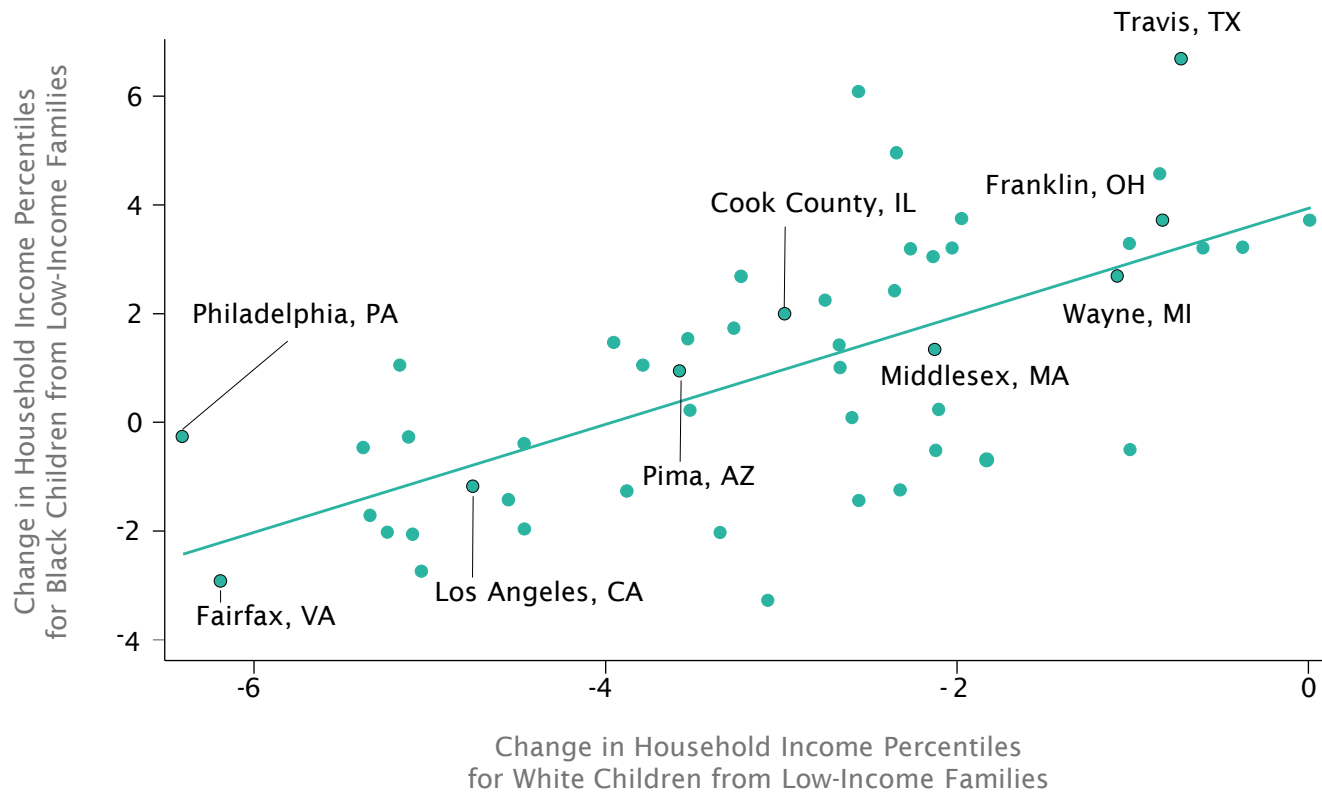

# Changes in Income for Black and White Children with Low-Income Parents Are Positively Correlated

## Figure Description

This figure shows the relationship between income changes in adulthood for Black children and their white peers from low-income families for the 50 most populous U.S. counties based on their population size in 2022.